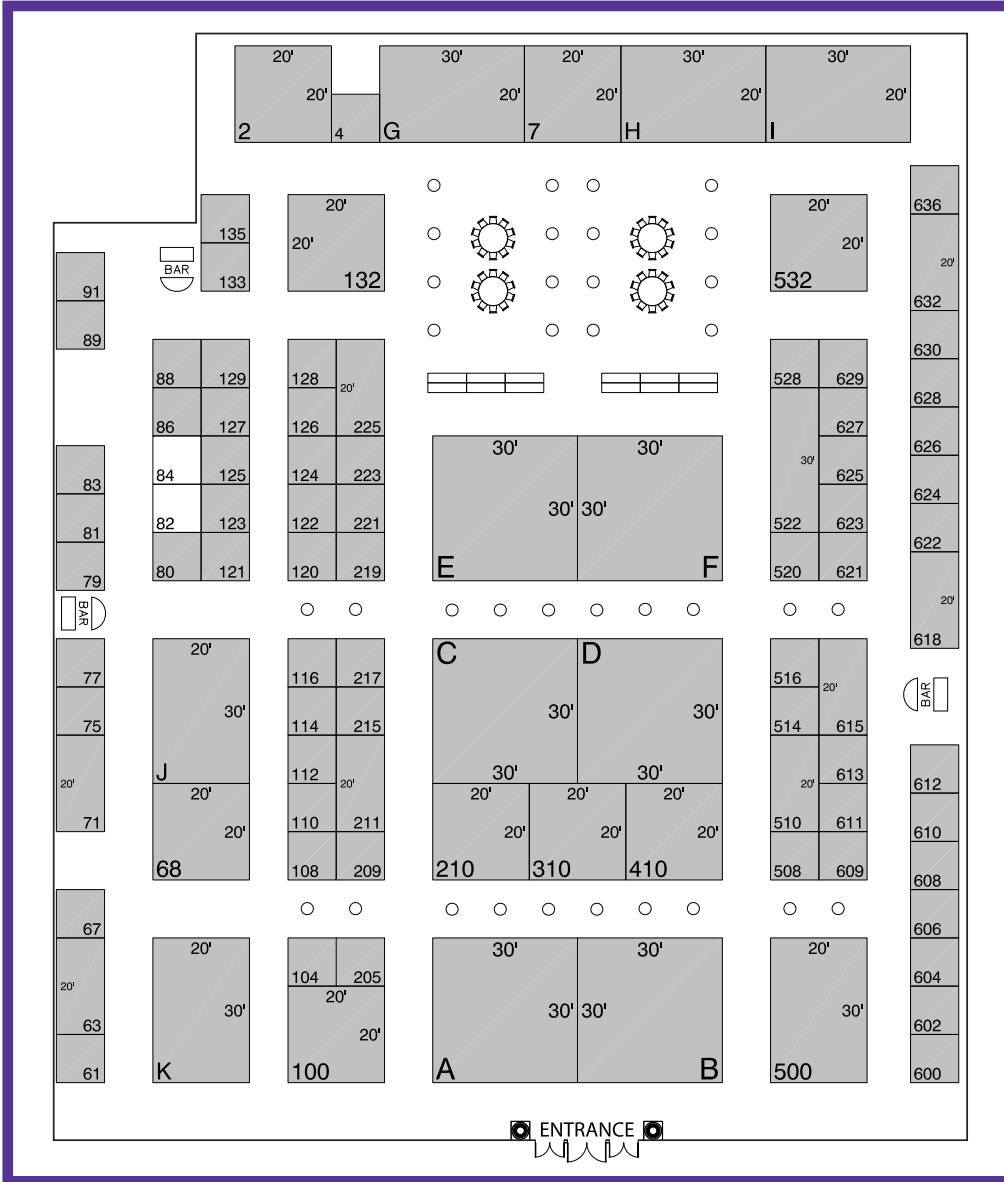

DISPLAY SPACE FEES & TRADE SHOW FLOOR PLAN*

(Floor Plan as of October 5, 2015)

** The floor plan is subject to change without advance notice and is pending final Fire Marshall approval*

ALL exhibitor personnel, including comps, booth models and performers MUST register to attend and access the exhibit hall at the 97th Annual Convention & Trade Show.
(Refer to separate registration form.)

BOOTH DISPLAYS

Standard Booth Display Size
10' x 10'

Member Fee \$2,350 ea	Non-Member Fee \$3,200 ea
---------------------------------	-------------------------------------

Complimentary Conference Registrations
2 per space

Standard Booth Display Size
20' x 20'

Member Fee \$8,750 ea	Non-Member Fee \$9,800 ea
---------------------------------	-------------------------------------

Complimentary Conference Registrations
6 per space

VEHICLE DISPLAYS (Must have a vehicle displayed in space)

Vehicle Display Size 20' x 30'	Member Fee \$9,950 ea	Non-Member Fee \$10,800 ea	Complimentary Conference Registrations 3 per space
Vehicle Display Size 30' x 30'	Member Fee \$13,650 ea	Non-Member Fee \$14,500 ea	Complimentary Conference Registrations 4 per space